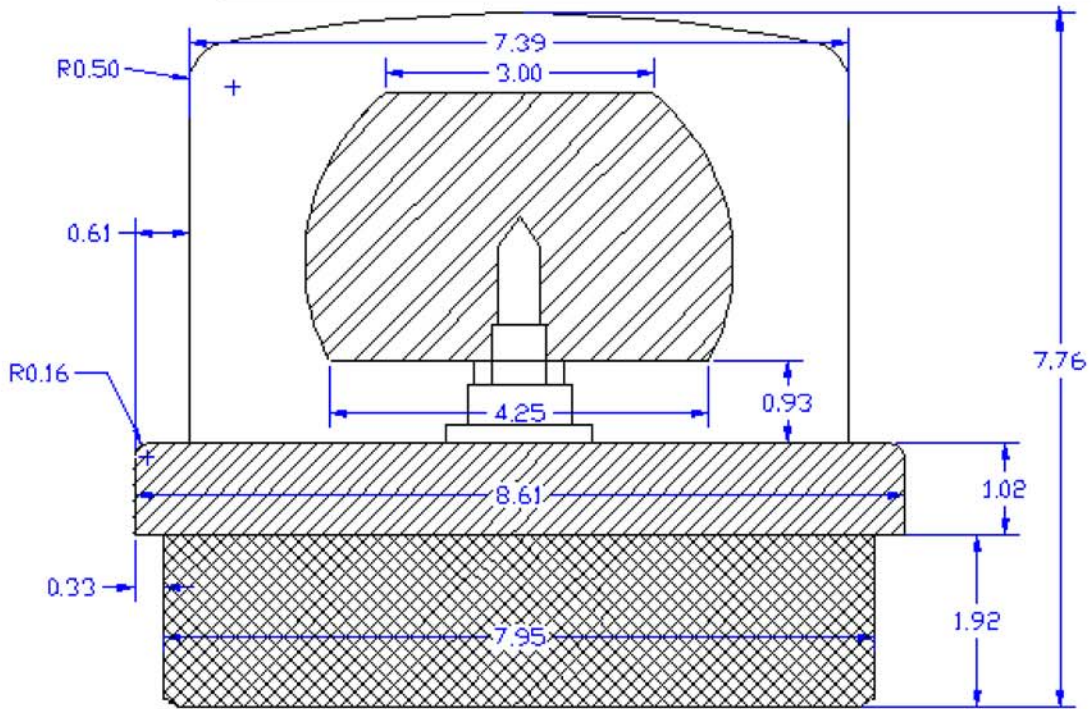

SW-1

Model Number Information

Variant	Product Number
12V Chromed Plastic	SW1-12CP/*
12V Black Plastic	SW1-12BP/*

* Specify Dome Color
A-Amber B-Blue C-Clear G-Green R-Red

Replacement Part Information

Part	Part Number
Amber Dome	206013
Blue Dome	206014
Clear Dome	206015
Green Dome	206050
Red Dome	206012
50 Watt Halogen Bulb GE#795	426000
Replacement Motor	166039T