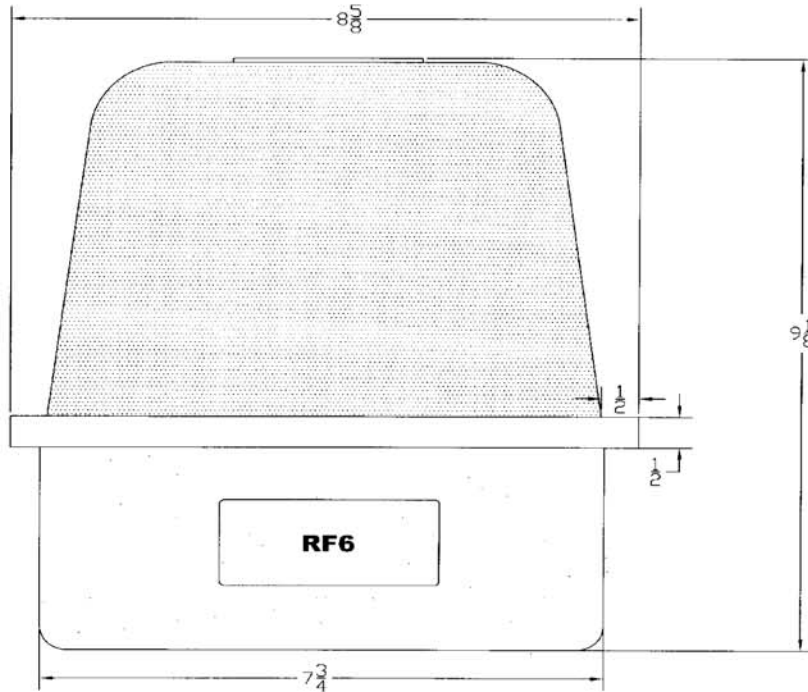

RF6 Beacon

Model Number Information

Model	Product Number
12 VDC Model	RF6-12P/*
24 VDC Model	RF6-24P/*

* Specify Dome Color
A-Amber B-Blue C-Clear G-Green R-Red

Replacement Part Information

Part	Part Number
Amber Dome	200514
Blue Dome	200512
Clear Dome	200529
Green Dome	200526
Red Dome	200513
Lamp	420420
Drive Belt	800570