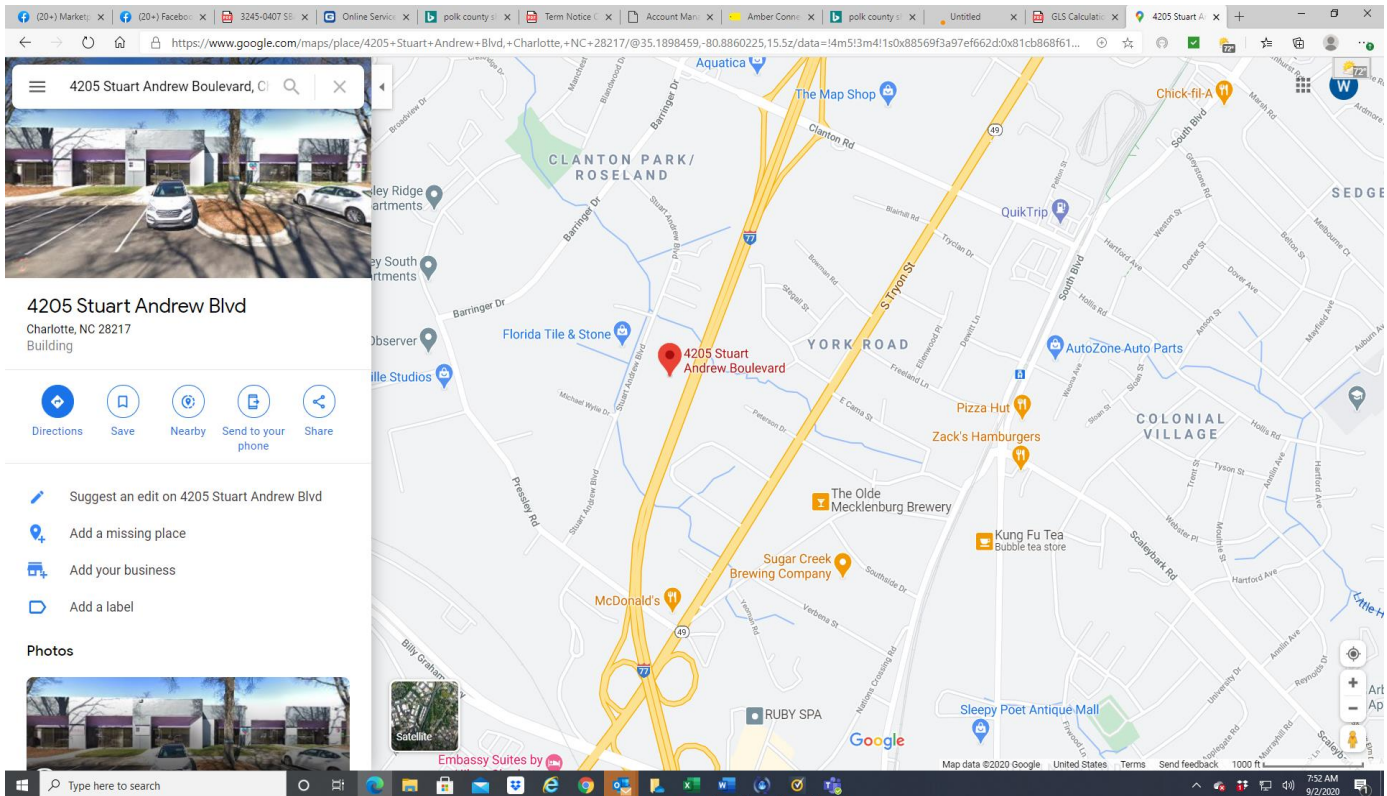

**From Downtown Charlotte:** take either I-77 South or S Tryon St to Clanton Road; turn right (west on Clanton) and turn left at the very first road, Berringer Dr. Drive approximately 400 yards and turn left on Stuart Andrew Blvd. Take the first entrance into the Commons Business Park.

**From South Charlotte/Fort Mill area:** take I-77 N to Exit 49. Turn North towards downtown Charlotte. Turn immediately left at the McDonalds on Pressley Road. Drive approximately 300 yards past the In Town Suites Extended Stay and turn right on Stuart Andrew Blvd. In approximately .5 miles take the second entrance on the right into the Commons Business Park.

**From the Airport:** take Billy Graham Pkwy to S. Tryon Street and turn left. Take the first left at the McDonalds on Pressley Road. Drive approximately 300 yards past the In Town Suites Extended Stay and turn right on Stuart Andrew Blvd. In approximately .5 miles take the second entrance on the right into the Commons Business Park.

**From East Charlotte:** Either take I-485 or alternative routes that lead to Tyvola Road to I-77 and turn North towards downtown Charlotte. Just past Billy Graham Pkwy, turn left at the McDonalds on Pressley Road. Drive approximately 300 yards past the In Town Suites Extended Stay and turn right on Stuart Andrew Blvd. In approximately .5 miles take the second entrance on the right into the Commons Business Park.